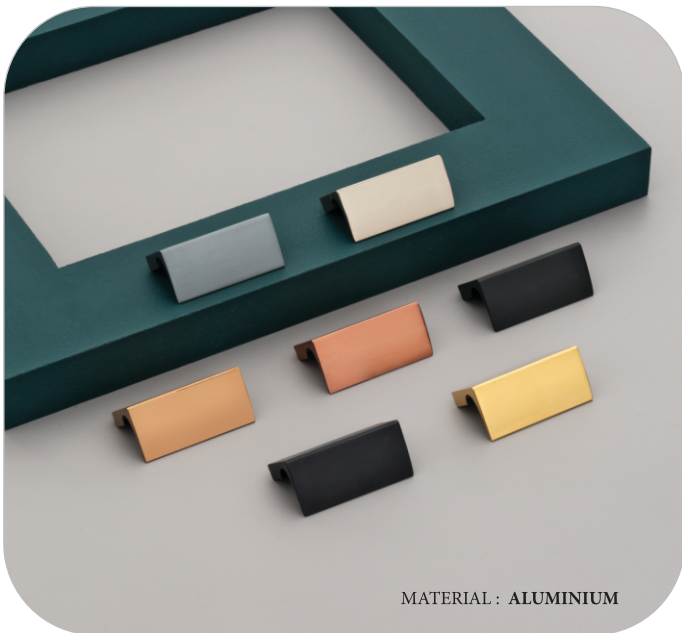

MATERIAL : ALUMINIUM

KB-41

Finish : *Rose Gold, Black, C.P, SS. Anodize, Gold, Gray, Sand Black*

SIZE : 32

PRICE : 116/-

PVD : 196/-

MATERIAL : ALUMINIUM

KB-43