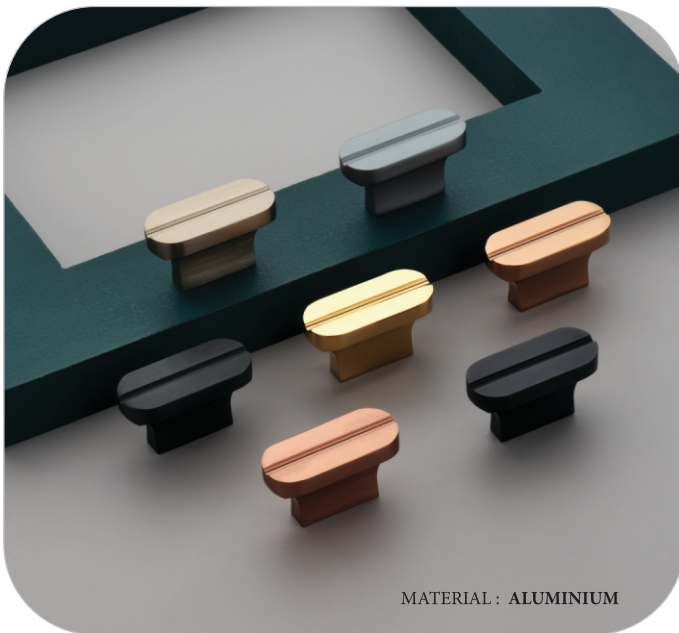

MATERIAL : ALUMINIUM

KB-75

Finish : *Rose Gold, Black, C.P. SS. Anodize, Gold, Gray, Sand Black*

SIZE : 32

PRICE : 124/-

PVD : 200/-