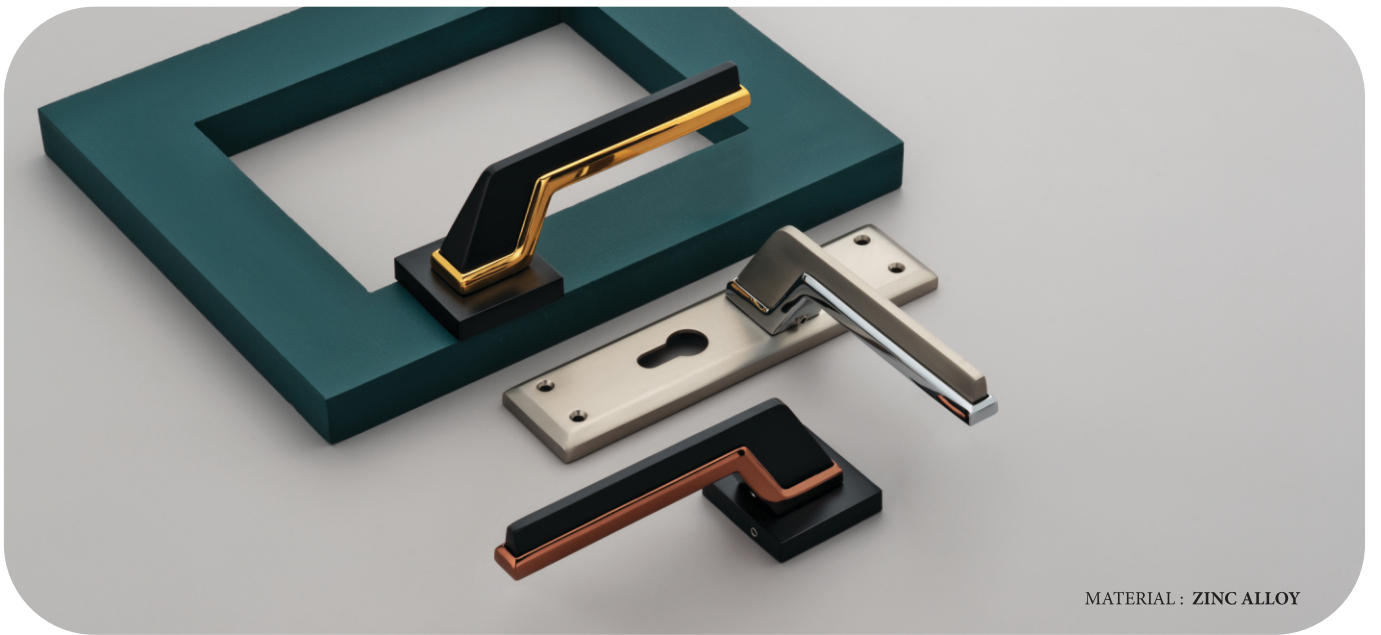

MATERIAL : ZINC ALLOY

MO-335

FINISH :	Matt/C.P	Jet Black/Rose Gold	Jet Black/Gold	Gray Matt/Nickle Black
PRICE :	2070/-	2130/-	2130/-	2195/-
8" PLATE :	2070	2130	2130	2195