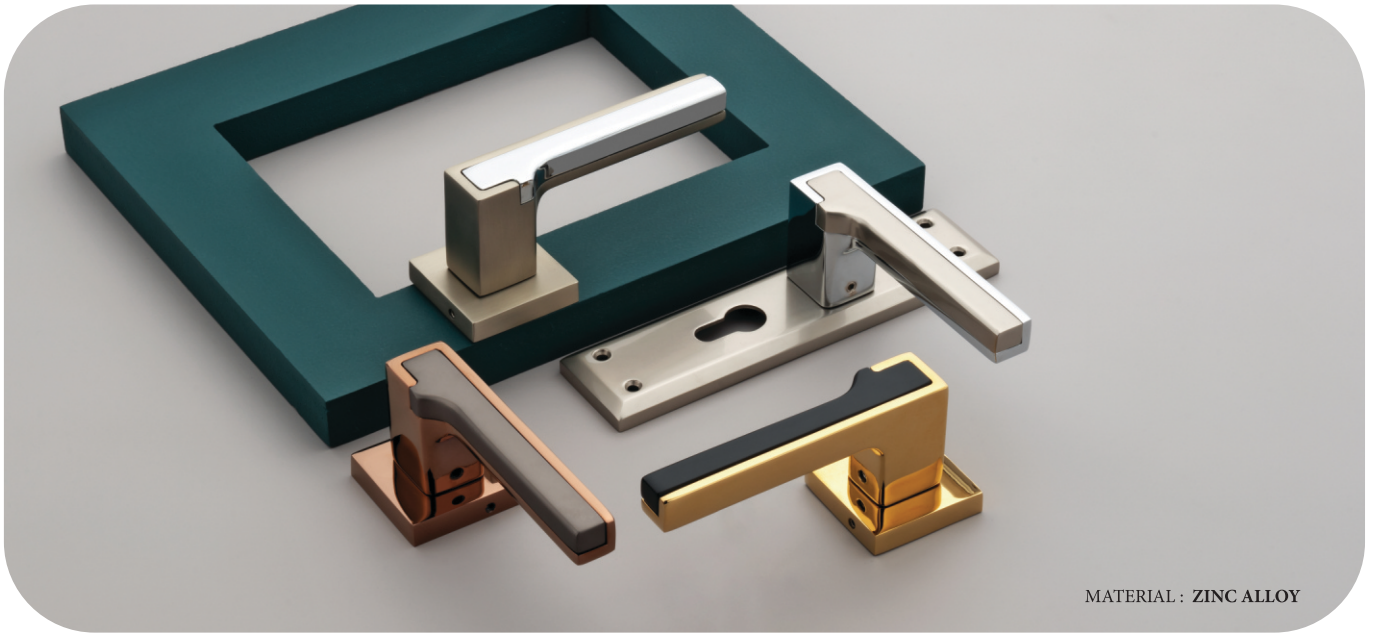

PVD : 200/-

MORTISE HANDLES

Mortise reflects a coordinated image of a desire to play
an exemplary role in the world of best contemporary design.
A clear cut, strong, and solid design shines
in every space it is equipped in.