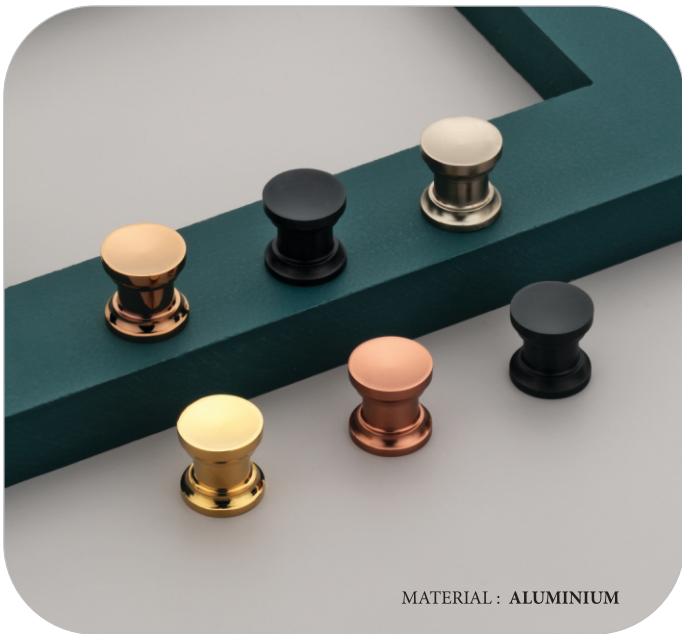

ALUMINIUM KNOBS

Perfect addition to our reclaimed doors.
So helpful, sturdy and durable. Something so simple,
practical and frequently overlooked as a humble door knob.
It may not cross your mind, but it can have a huge impact on a room.

MATERIAL : ALUMINIUM

KB-01

Finish : *Rose Gold, Black, C.P, SS. Anodize, Gold, Gray, Sand Black*

SIZE : 32

PRICE : 172/-

PVD : 250/-

MATERIAL : ALUMINIUM

KB-04