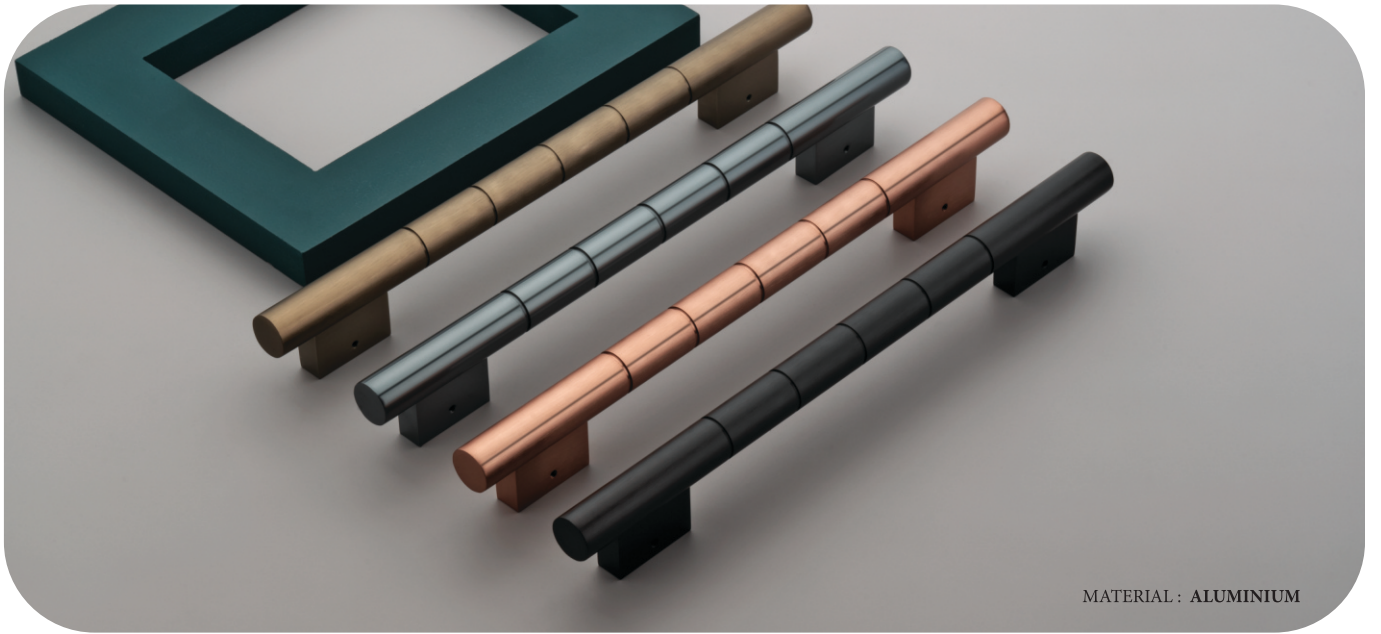

SIZE :	96	160	224	288	448	576	896	1152
PRICE :	540/-	694/-	856/-	1010/-	1410/-	1740/-	-	-
PVD :	860/-	1100/-	1354/-	1596/-	2224/-	2740/-	-	-

DOOR HANDLES

The Most Sophisticated Of Collections, Our Main
Door Handles Give Your Door The Refined Touch That
You Were Hoping For It To Have.