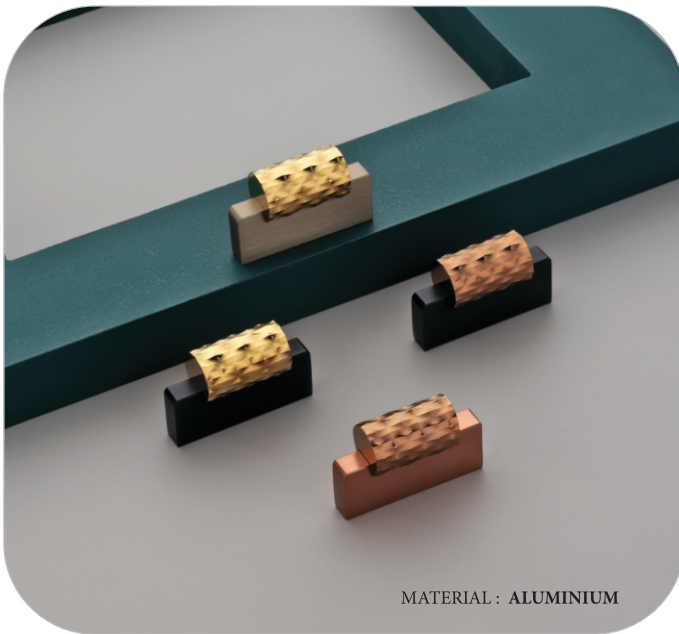

MATERIAL : ALUMINIUM

KB-73

Finish : *Black/Pvd Gold, Black/Pvd Rose Gold, Rose Gold/ Pvd Rose Gold, Matt/Pvd Gold*

SIZE : 32

PRICE : 224/-

PVD : -