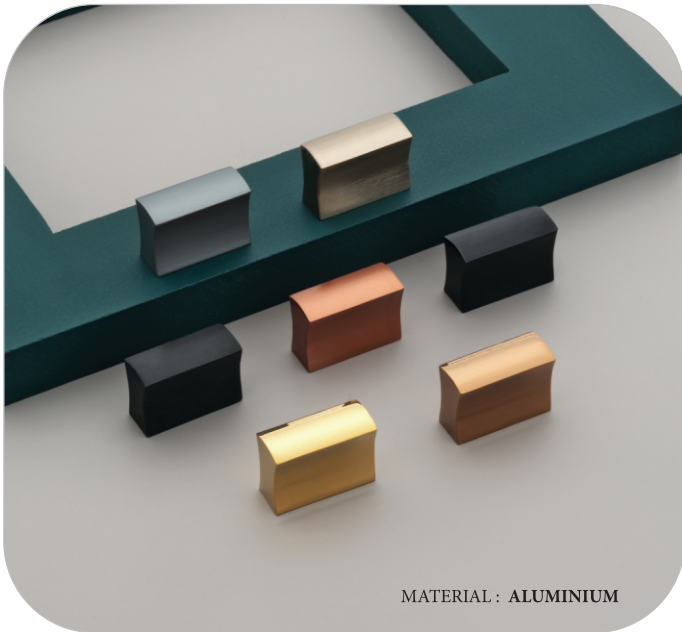

MATERIAL : ALUMINIUM

KB-36

Finish : *Rose Gold, Black, C.P, SS. Anodize, Gold, Gray, Sand Black*

SIZE : 32

PRICE : 94/-

PVD : 154/-