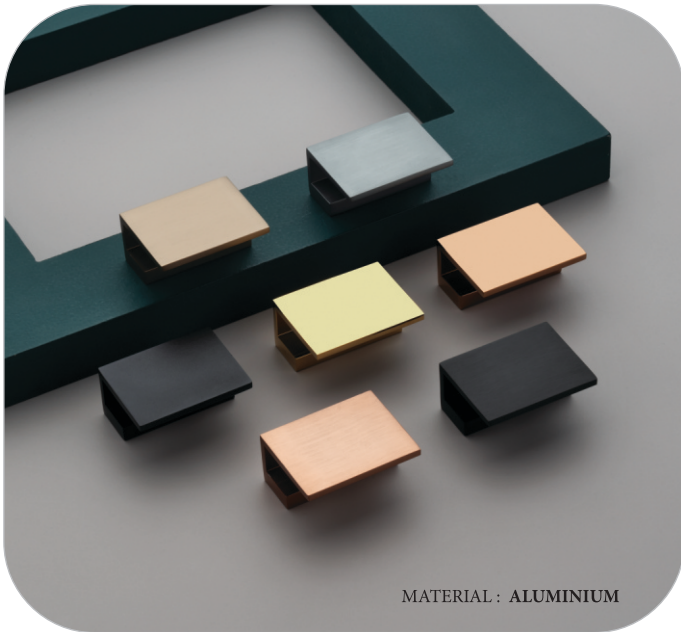

KB-44

Finish : *Rose Gold, Black, C.P. SS. Anodize, Gold, Gray, Sand Black*

SIZE : 32

PRICE : 104/-

PVD : 200/-

MATERIAL : ALUMINIUM