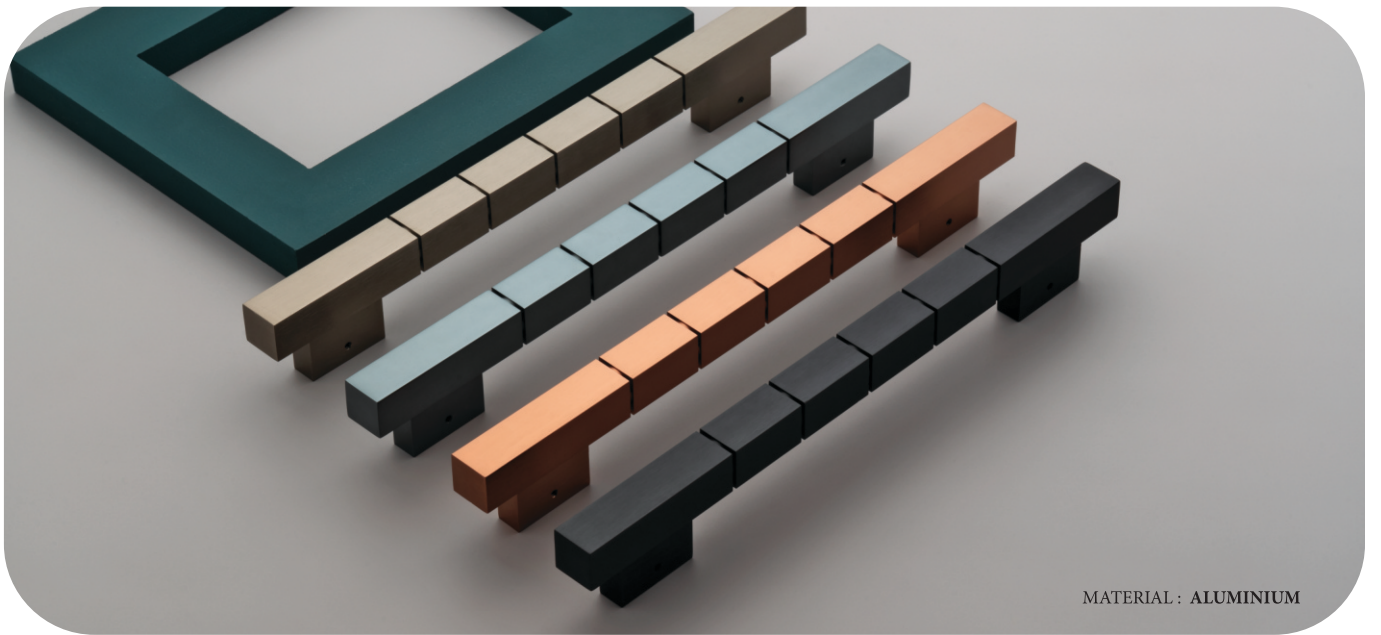

MATERIAL : ALUMINIUM

DH-16

Finish : *Rose Gold, Black, SS. Anodize, Gray, Gold, A/B*

SIZE :	250	300	450	600	900	1200
PRICE : (Per Set)	3250/-	3550/-	4650/-	5850/-	8800/-	-