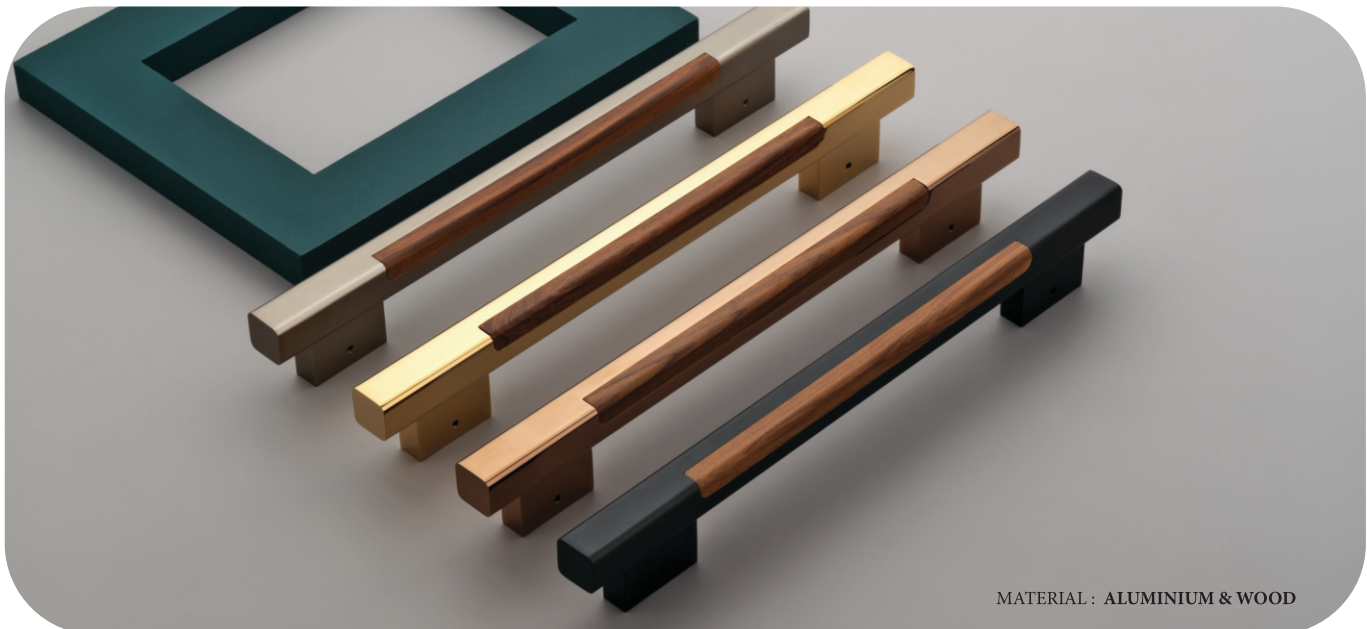

MATERIAL : ALUMINIUM & WOOD

DH-21

Finish : *Black, SS. Anodize, Pvd Gold, Pvd Rose Gold*

SIZE :	250	300	450	600	900	1200
PRICE : (Per Set)	-	4700/-	6000/-	7400/-	10800/-	-
PVD :	-	6800	8900	11200	16900	-