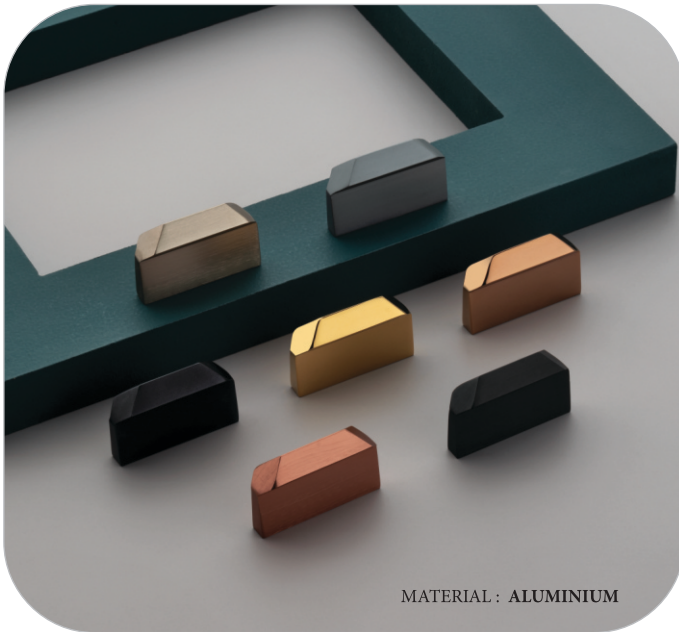

KB-65

Finish : *Rose Gold, Black, C.P. SS. Anodize, Gold, Gray, Sand Black*

SIZE : 32

PRICE : 114/-

PVD : 194/-

MATERIAL : ALUMINIUM

MATERIAL : ALUMINIUM

KB-67