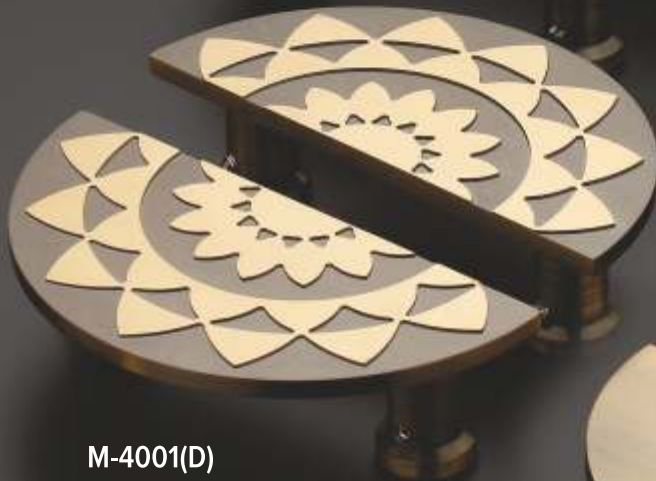

M-4001

M-4001(A)

M-4001(B)

M-4001(D)

M-4001(C)

*Cabinet  
Handle*

Rate Per Pcs

96mm	₹ 447
160mm	₹ 800
224mm	₹ 1042
288mm	₹ 1352